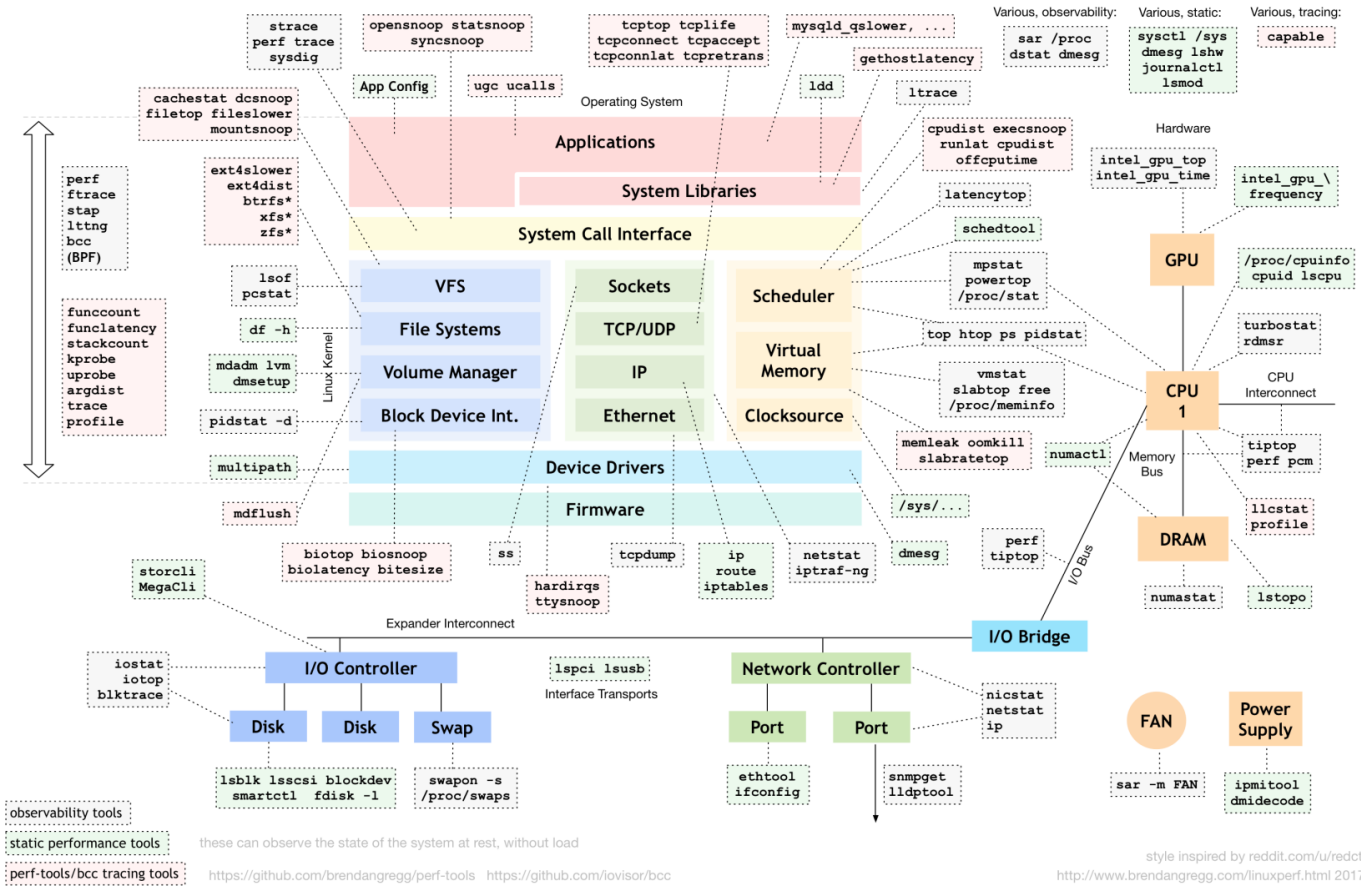

# Linux Perf

## Linux Performance Tools

Revision #1

Created 18 October 2025 13:14:46 by sedawk

Updated 18 October 2025 13:15:27 by sedawk